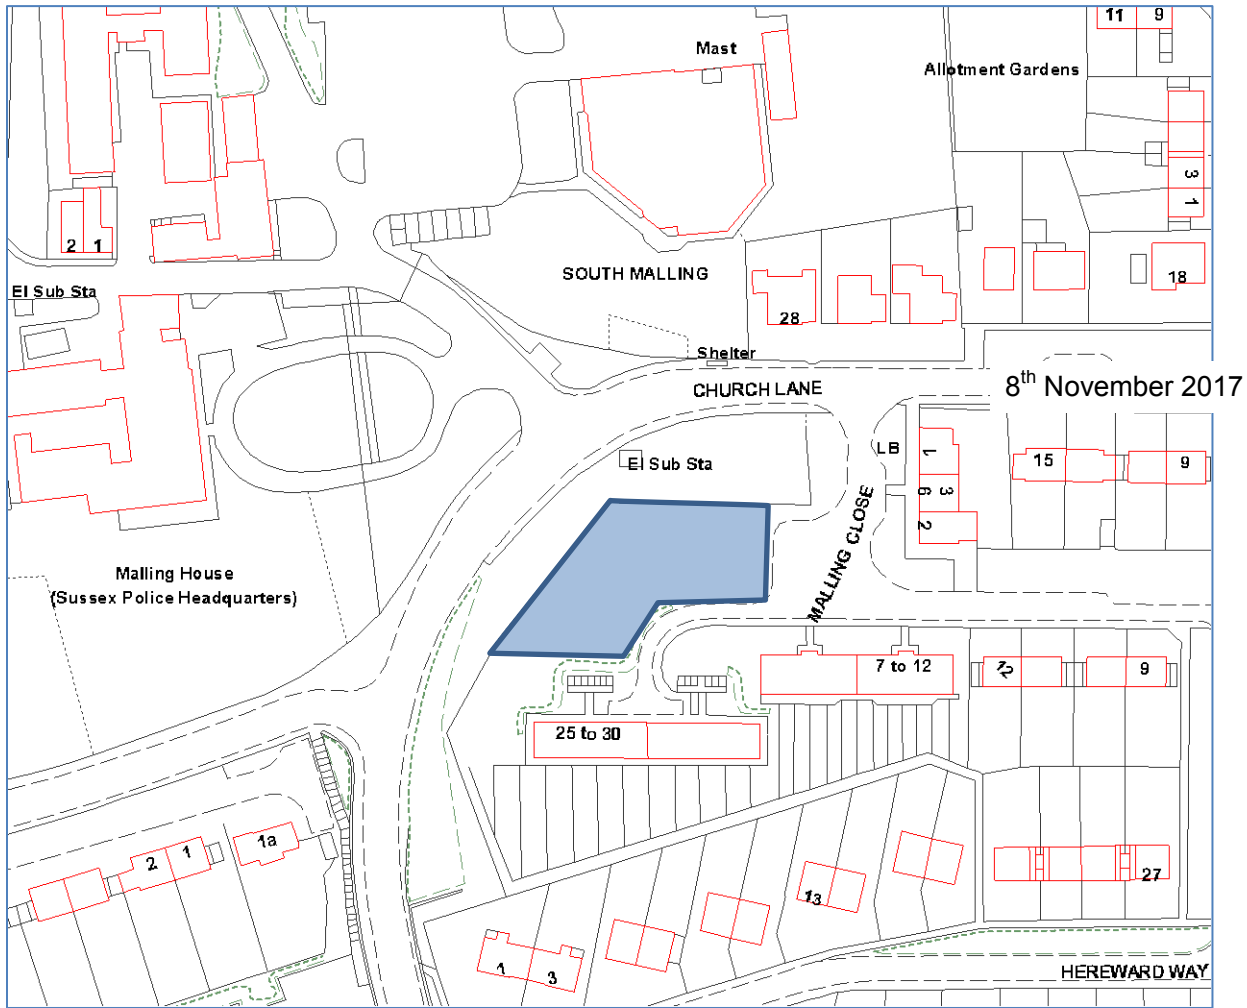

Appendix A – Site Plans

Site	Location
The Lynchets	Lewes
Malling Close	Lewes
Prince Charles Road	Lewes
Queens Road	Lewes
Shelley Close	Lewes
Waldshut Road	Lewes
Broyle Close	Ringmer
Kiln Road	Ringmer
Mill Close	Ringmer
Long Park Corner	Ditchling

The Lynchets, Lewes

Malling Close, Lewes

Prince Charles Road, Lewes

Queens Road, Lewes

Shelley Close, Lewes

Waldshut Road, Lewes

Broyle Close, Ringmer

Kiln Road, Ringmer

Long Park Corner, Ditchling