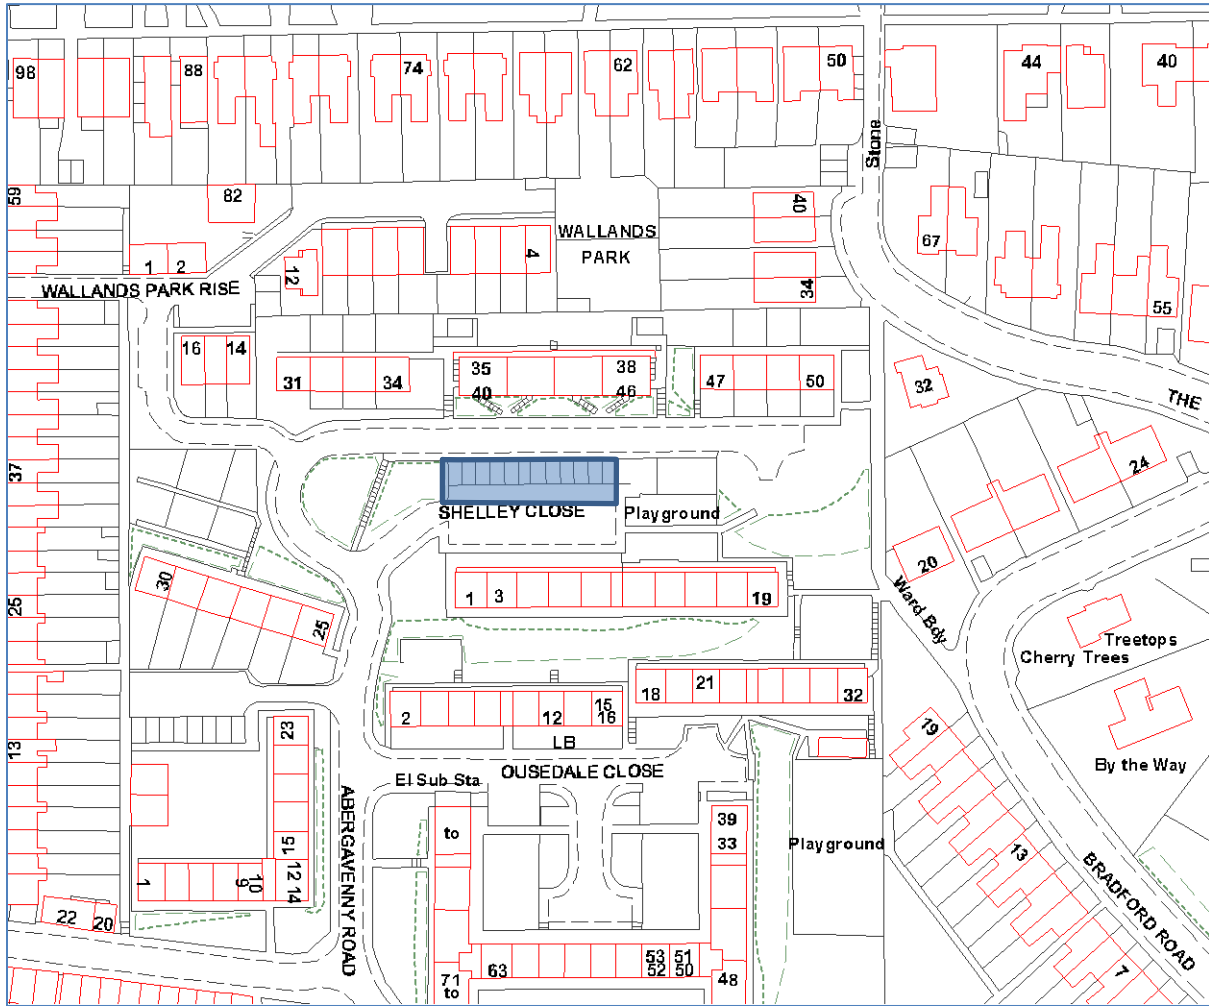

Appendix A – Site Plans

Site	Location
The Lynchets	Lewes
Malling Close	Lewes
Prince Charles Road	Lewes
Queens Road	Lewes
Shelley Close	Lewes
Waldshut Road	Lewes
Broyle Close	Ringmer
Kiln Road	Ringmer
Mill Close	Ringmer
Long Park Corner	Ditchling

The Lynchets, Lewes

Malling Close, Lewes

Prince Charles Road, Lewes

Queens Road, Lewes

Shelley Close, Lewes

Waldshut Road, Lewes

Broyle Close, Ringmer

Kiln Road, Ringmer

Long Park Corner, Ditchling