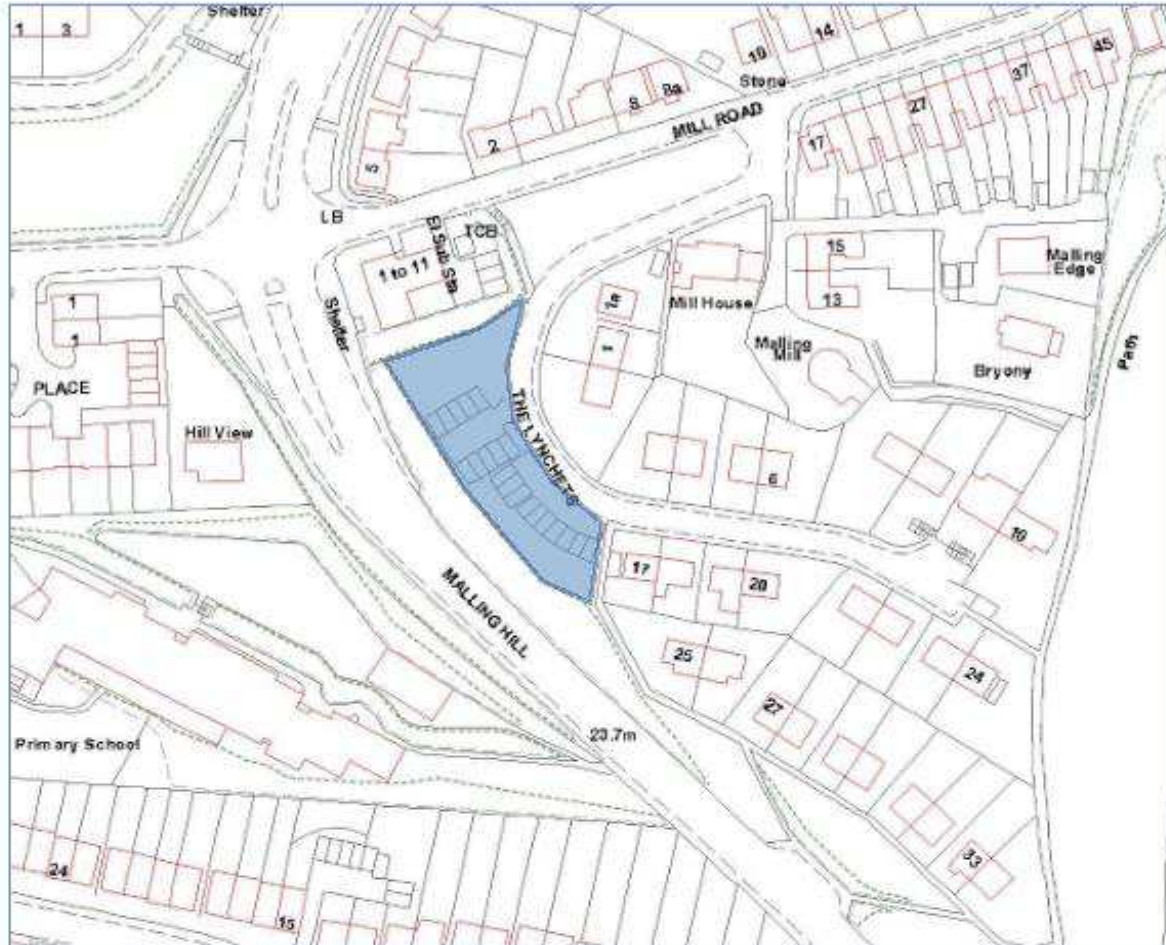

Appendix A – Site Plans

Site	Location
The Lynchets	Lewes
Malling Close	Lewes
Prince Charles Road	Lewes
Queens Road	Lewes
Shelley Close	Lewes
Waldshut Road	Lewes
Broyle Close	Ringmer
Kiln Road	Ringmer
Mill Close	Ringmer
Long Park Corner	Ditchling

The Lynchets, Lewes

Malling Close, Lewes

Prince Charles Road, Lewes

Queens Road, Lewes

Shelley Close, Lewes

Waldshut Road, Lewes

Broyle Close, Ringmer

Kiln Road, Ringmer

Long Park Corner, Ditchling