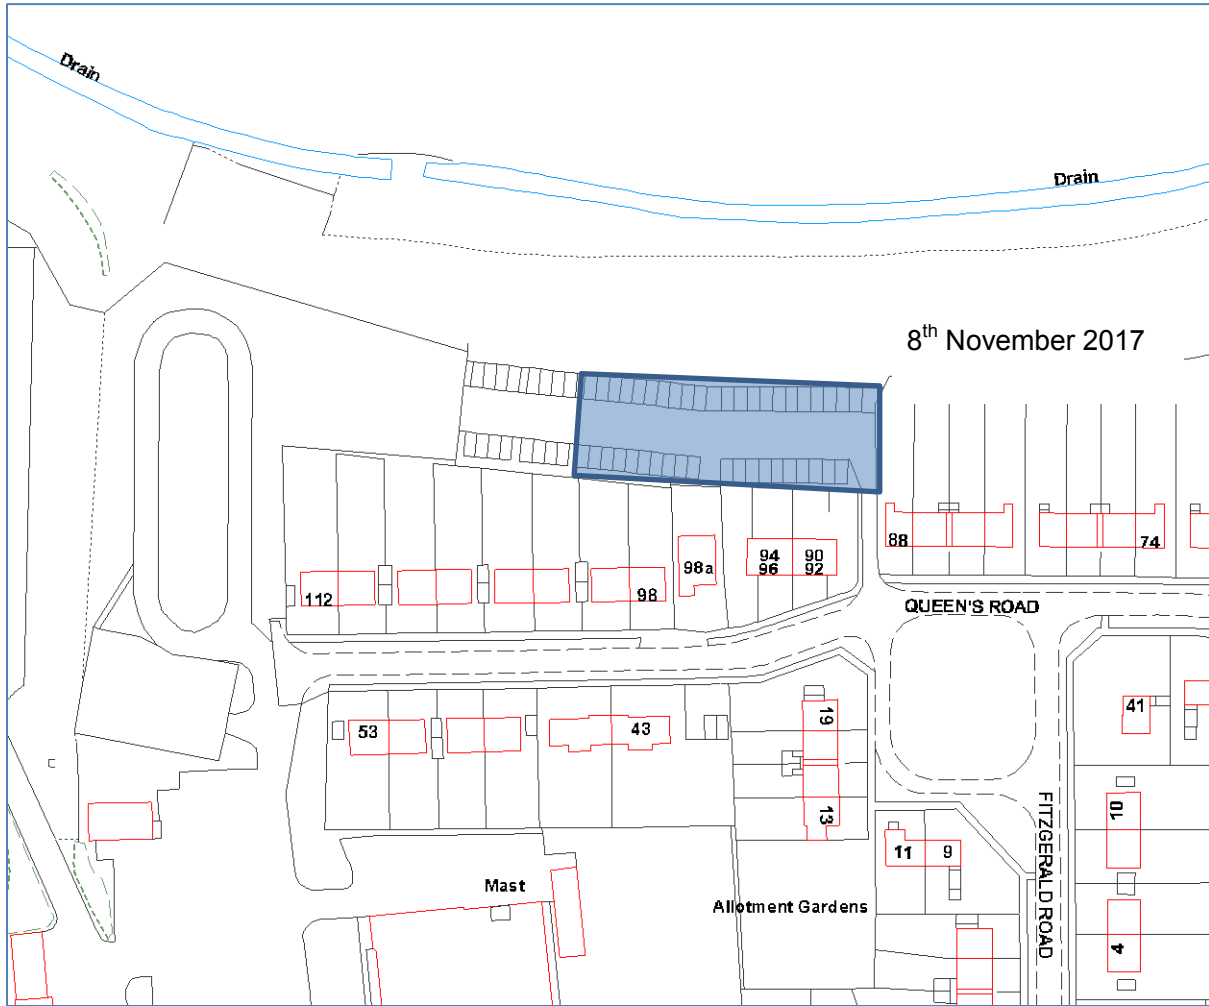

Appendix A – Site Plans

Site	Location
The Lynchets	Lewes
Malling Close	Lewes
Prince Charles Road	Lewes
Queens Road	Lewes
Shelley Close	Lewes
Waldshut Road	Lewes
Broyle Close	Ringmer
Kiln Road	Ringmer
Mill Close	Ringmer
Long Park Corner	Ditchling

The Lynchets, Lewes

Malling Close, Lewes

Prince Charles Road, Lewes

Queens Road, Lewes

Shelley Close, Lewes

Waldshut Road, Lewes

Broyle Close, Ringmer

Kiln Road, Ringmer

Long Park Corner, Ditchling